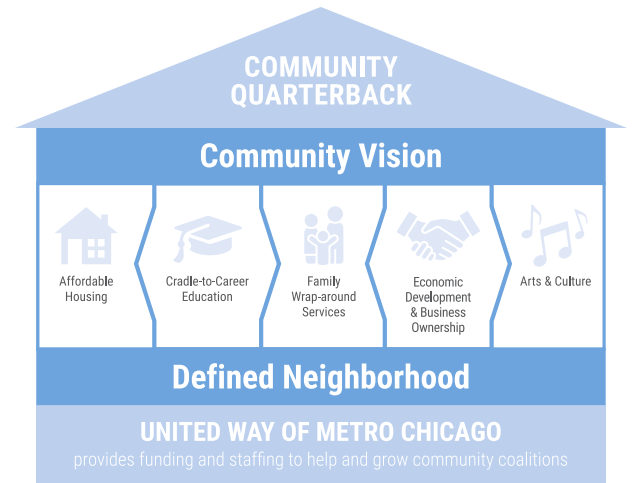

MAKE AN IMPACT WITH UNITED WAY OF METRO CHICAGO... JOIN WOMEN UNITED!

The United Way Difference

United Way of Metro Chicago brings together businesses, government, philanthropic, individual, and community leaders to deliver funding and resources to and amplify the expertise of nonprofit organizations across greater Chicago. We help individuals meet their basic needs and work alongside partners to transform neighborhoods from the inside out and create communities where all people can thrive.

Through the Neighborhood Network Initiative, United Way works with community coalitions in 13 neighborhoods across the Chicago region to address community priorities and build stronger, more equitable neighborhoods through community-based and resident-led programs.

WOMEN UNITED

As an integral part of United Way, **Women United is committed to supporting women and families in traditionally disinvested neighborhoods.** Women United (WU) is a group of philanthropic leaders dedicated to contributing personal passions and unique strengths to the mission of building stronger neighborhoods in the city and the suburbs. Members make a difference through volunteer opportunities and fundraising, and also have the chance to meet others who share an interest in supporting local communities. **To learn more about WU or to join the WU Executive Council*, please visit LIVEUNITEDchicago.org/Women-United**